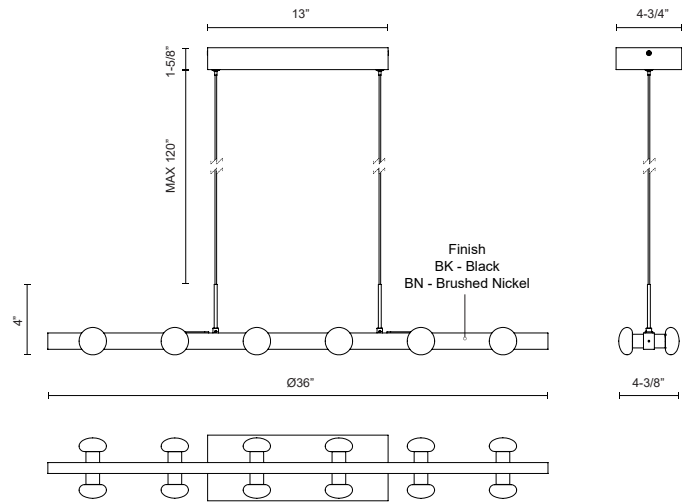

REZZ
LP63436
PENDANTS

PROJECT

SPECIFICATION DETAILS

Fixture Dimensions	L36" x W4-3/8" x H4"
Light Source	LED with DC Driver
Wattage	41W
Total Lumens	3760lm
Delivered Lumens	BK-1000lm; BN-1200lm;
Voltage	120V
Color Temperature	3000K
CRI (Ra)	90CRI
Optional Color Temps	2700K - 5000K Available, Minimum Order Quantities Apply
LED Rated Life	50,000 hours
Dimming	100% - 10%, TRIAC or ELV Dimmer (Not Included)
Glass Details	Opal Glass
Adjustable	Yes
Wire Length	120" Max
Wire Type	BK - Black Wire; BN-Clear Wire;
Sloped Ceiling Adaptable	Yes
Location	Dry
CEC Title 24 JA8	Yes, JA8-2022
Canopy Dimensions	L13" x W4-3/4" x H1-5/8"
Paint Finish	BK02; BN01;

* For custom options, consult factory for details.

* For warranty information, please visit www.kuzcolighting.com/warranty

DESCRIPTION

The Rezz collection is the reimagining of the old Hollywood style we know and love. Simple, glamorous opal glass diffusers dance around a modern, minimal frame to create a totally new look. This collection is simple and stunning, great for a wide variety of design sensibilities. Available in Matte Black or Brushed Nickel accents.

KUZCO

CANADA: 19054 28TH AVENUE - SURREY, BC V3Z 6M3
USA: 3035 E. LONE MOUNTAIN ROAD - LAS VEGAS, NV 89081

WWW.KUZCOLIGHTING.COM

© 2022 KUZCO LIGHTING. ALL RIGHTS RESERVED.

COMMENT